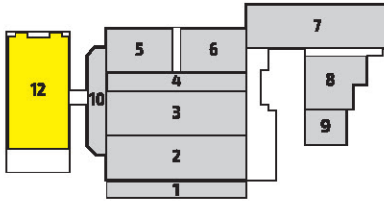

# YERLEŞİM PLANI / FLOOR PLAN

## HALL 12

TÜRKİYE'NİN TATİL NOKTALARI - DESTİNASYONLAR  
DESTINATIONS OF TURKEY

**LEGEND**

- Exit / Emergency Exit
- Yanik Döşeli Fire Cabinet
- Bay / Men WC / Ladies / Ladies WC