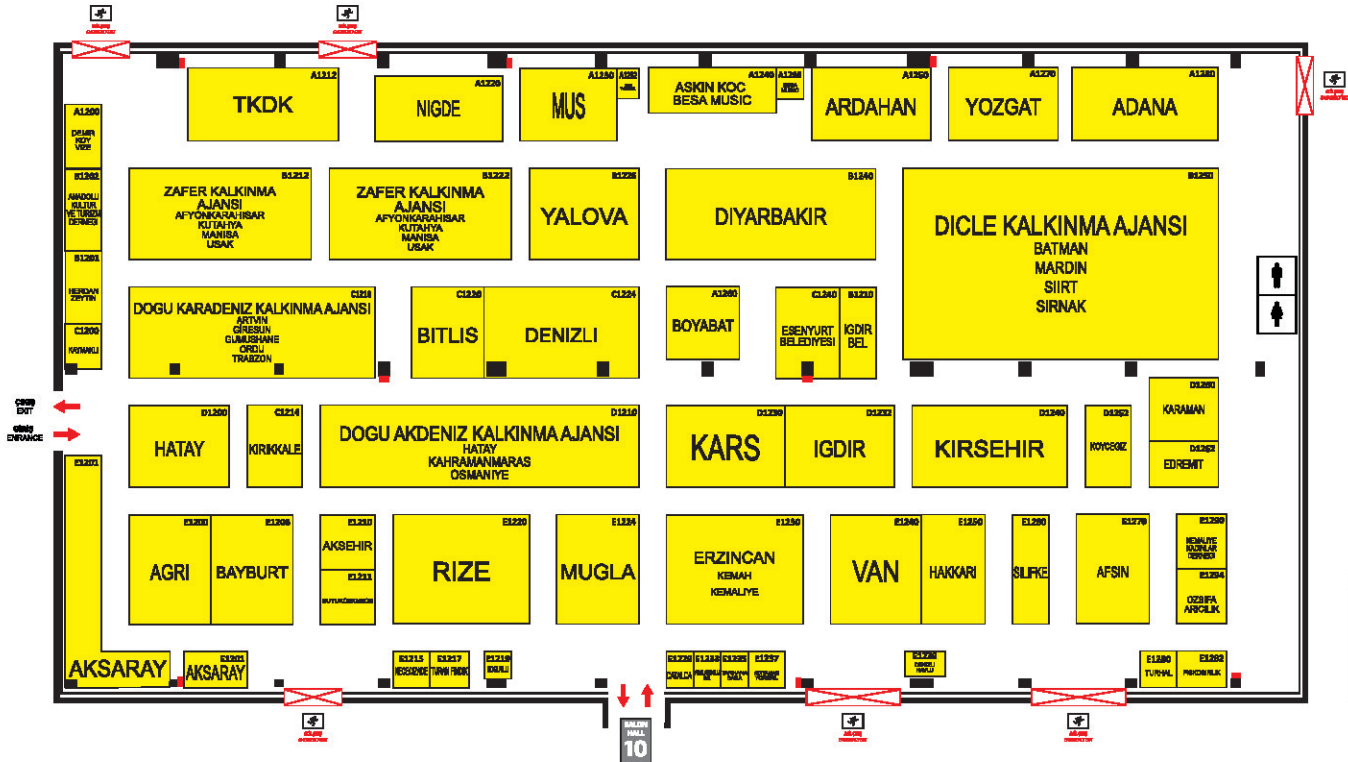

# YERLEŞİM PLANI / FLOOR PLAN

## HALL 12

TÜRKİYE'NİN TATİL NOKTALARI - DESTİNASYONLAR  
DESTINATIONS OF TURKEY

**LEGEND**

- Exit / Emergency Exit
- Yanik Döşeli Fire Cabinet
- Bay / Men WC / Ladies / Ladies WC